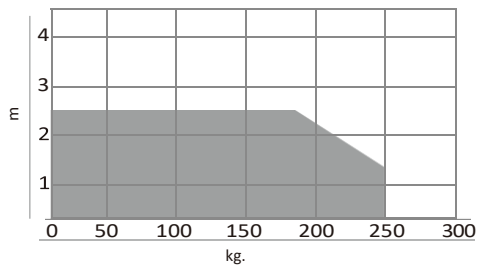

Application Diagram