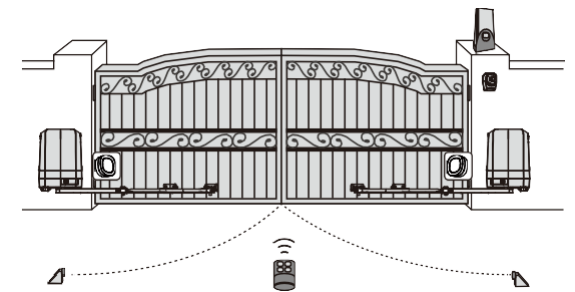

Automation for Swing Gates PAPILLON 250

Hassle-Free Installation

Travel limit of gates can be set up easily once system learning is completed

Guaranteed Quality

24 Vdc electromechanical gear motor with articulated arm
Strong adjustable steel limit switch

Smartphone Control

Remotely open and close doors with the Chow! APP
Programming the motor through Chow! APP
Extra home security and convenience with Chow! Cam from anywhere and any device

Application Diagram

Dimensions

Basic Installation

250